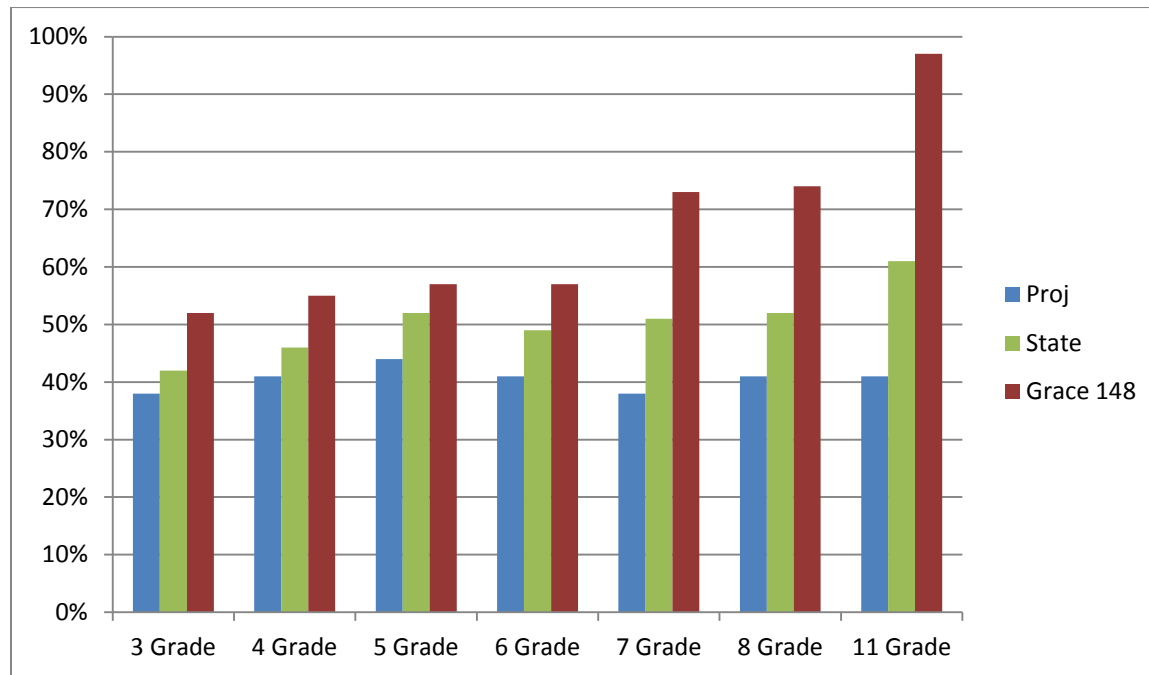

Grace School District #148 2014-15 ISAT Results

Language Arts Scores Grace School District #148 ISAT 2015

ELA/Literacy

Grade	Number of Students Tested	Percent Proficient
Grade 3	31	52%
Grade 4	42	57%
Grade 5	35	57%
Grade 6	42	57%
Grade 7	37	73%
Grade 8	23	74%
Grade 9	35	89%
Grade 10	34	97%